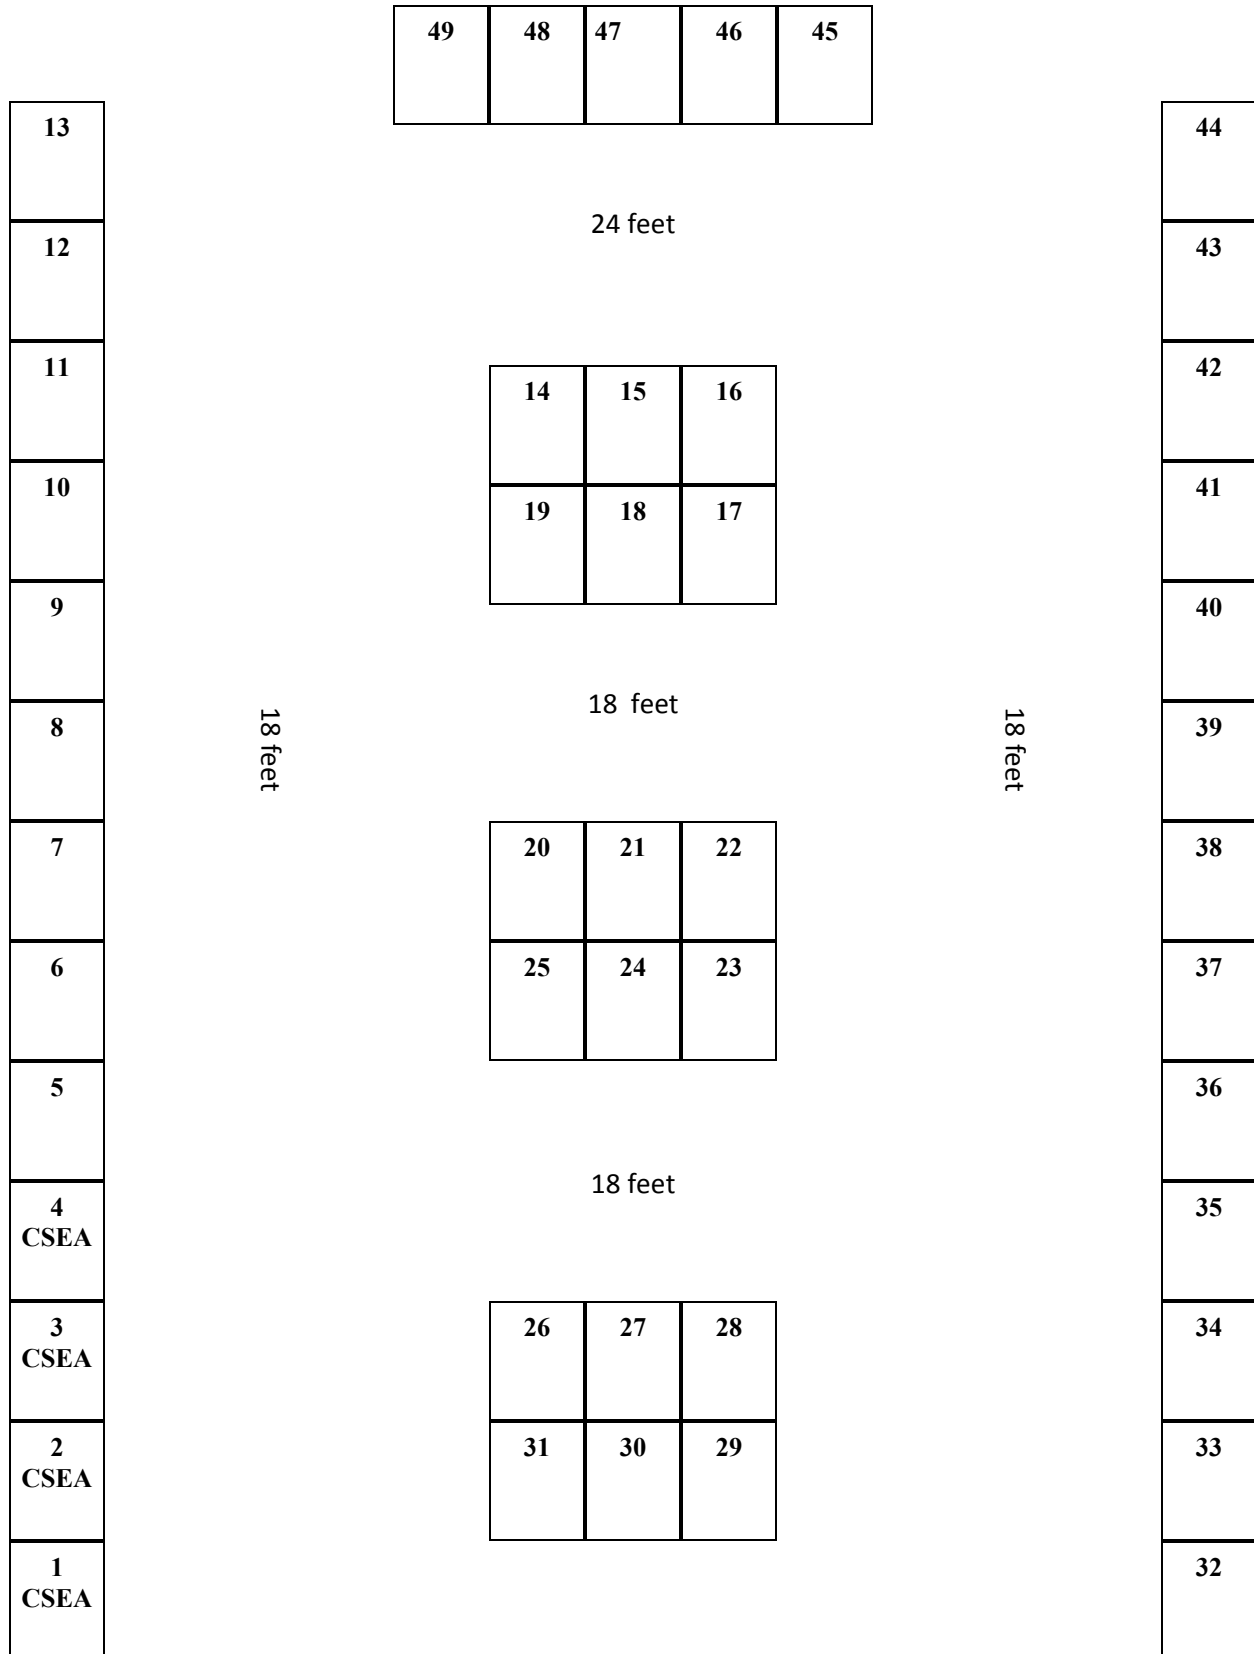

Bally's Las Vegas, Las Vegas, NV  
May 15– 17, 2012

EXHIBIT HALL FLOOR PLAN—EVENT CENTER 10'x10' Booths

↑ Entrance to Exhibit Hall

↑ Note: Attendee seating and refreshment stations will be placed strategically throughout.

**Grand Sierra Resort & Casino, Reno, NV  
May 31– June 2, 2012**

**EXHIBIT HALL FLOOR PLAN—EVENT CENTER 10'x10' Booths**

↑ Entrance to Exhibit Hall ↑